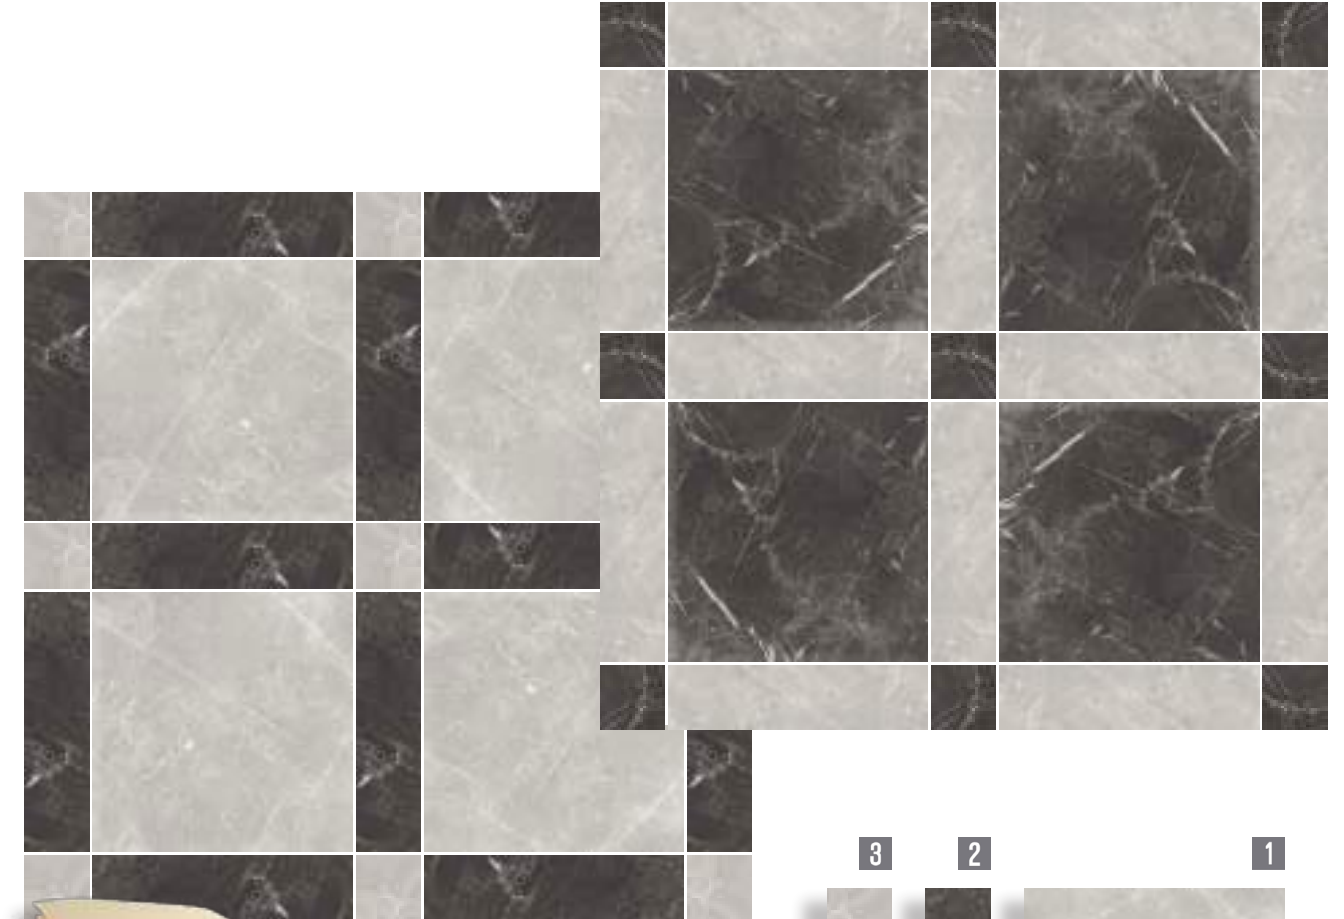

Madison Rect.

PORCELÁNICO
PORCELAIN / GRÈS CÉRAME

RODAPIÉ 8X64,5 cm.
Skirting - Plinthe

- 1 MADISON PERLA RECT. 64,5X64,5 cm.
- 2 LISTELO MADISON ANTRACITA RECT. 16X64,5cm.
- 3 TACO MADISON PERLA RECT. 16X16 cm.