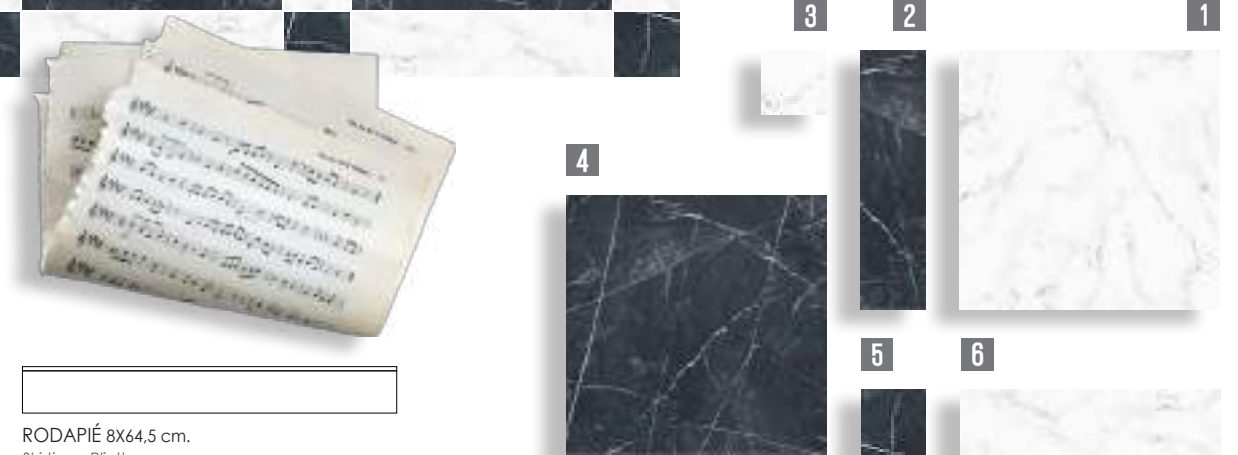

Florescia - Minnesota Rect.

PORCELÁNICO
PORCELAIN / GRÈS CÉRAMÉ

64,5X64,5 - 16X64,5 - 16X16
25,4"X25,4" - 6,3"X25,4" - 6,3"X6,3"